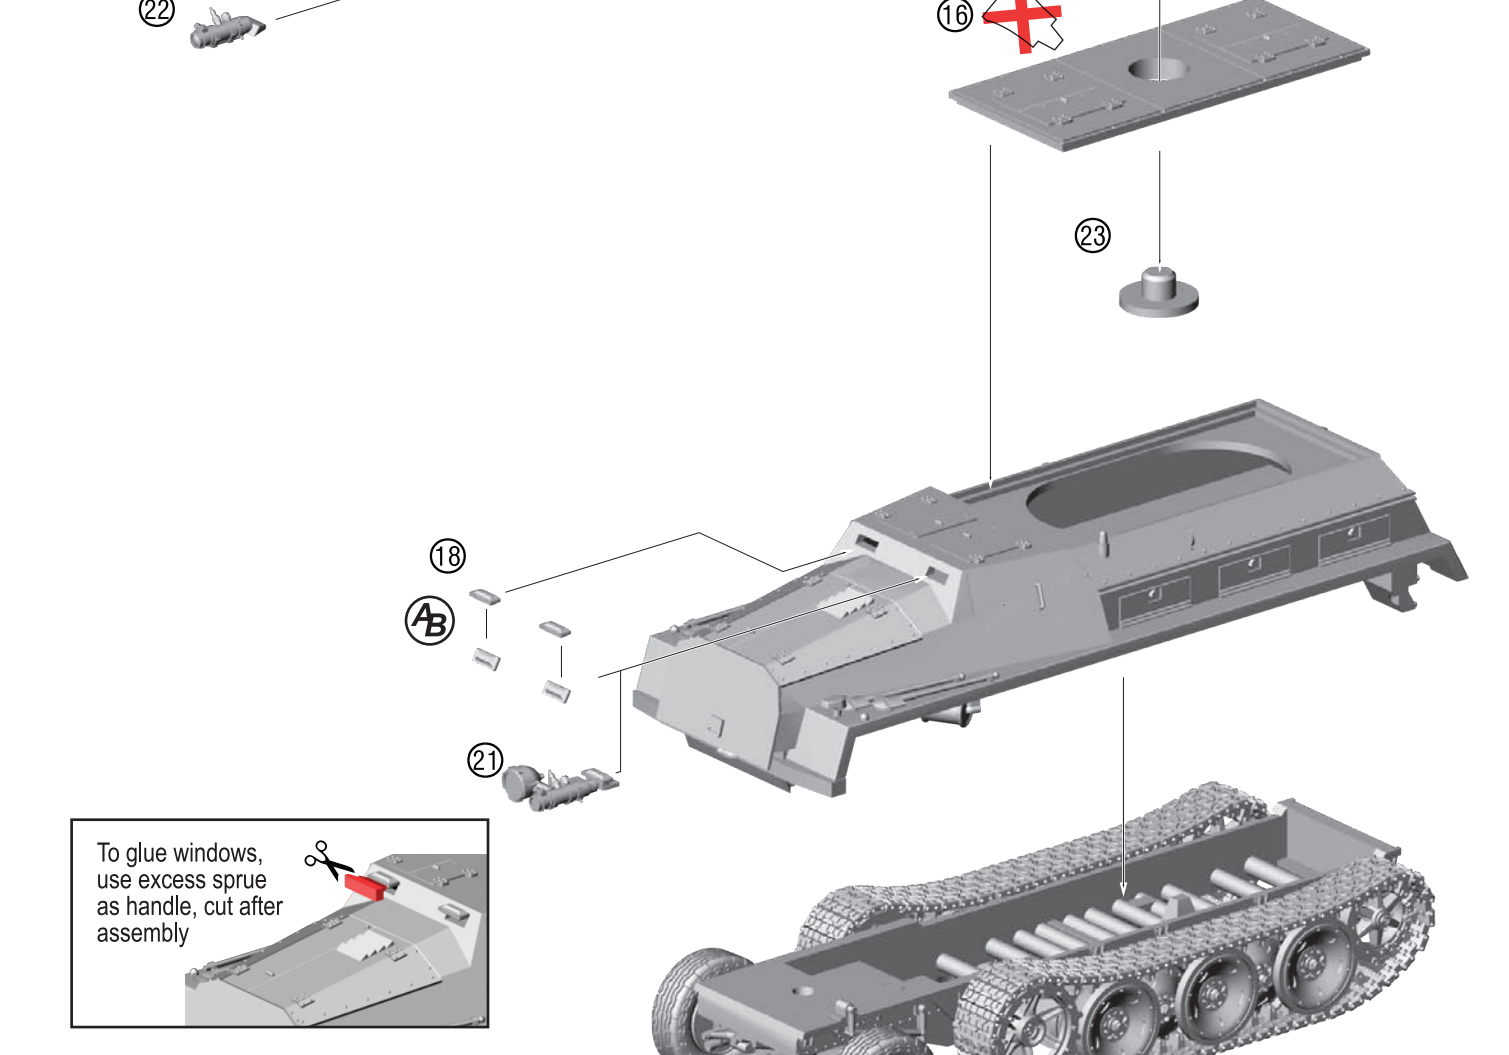

B UHU IR Searchlight

(B) = Optional