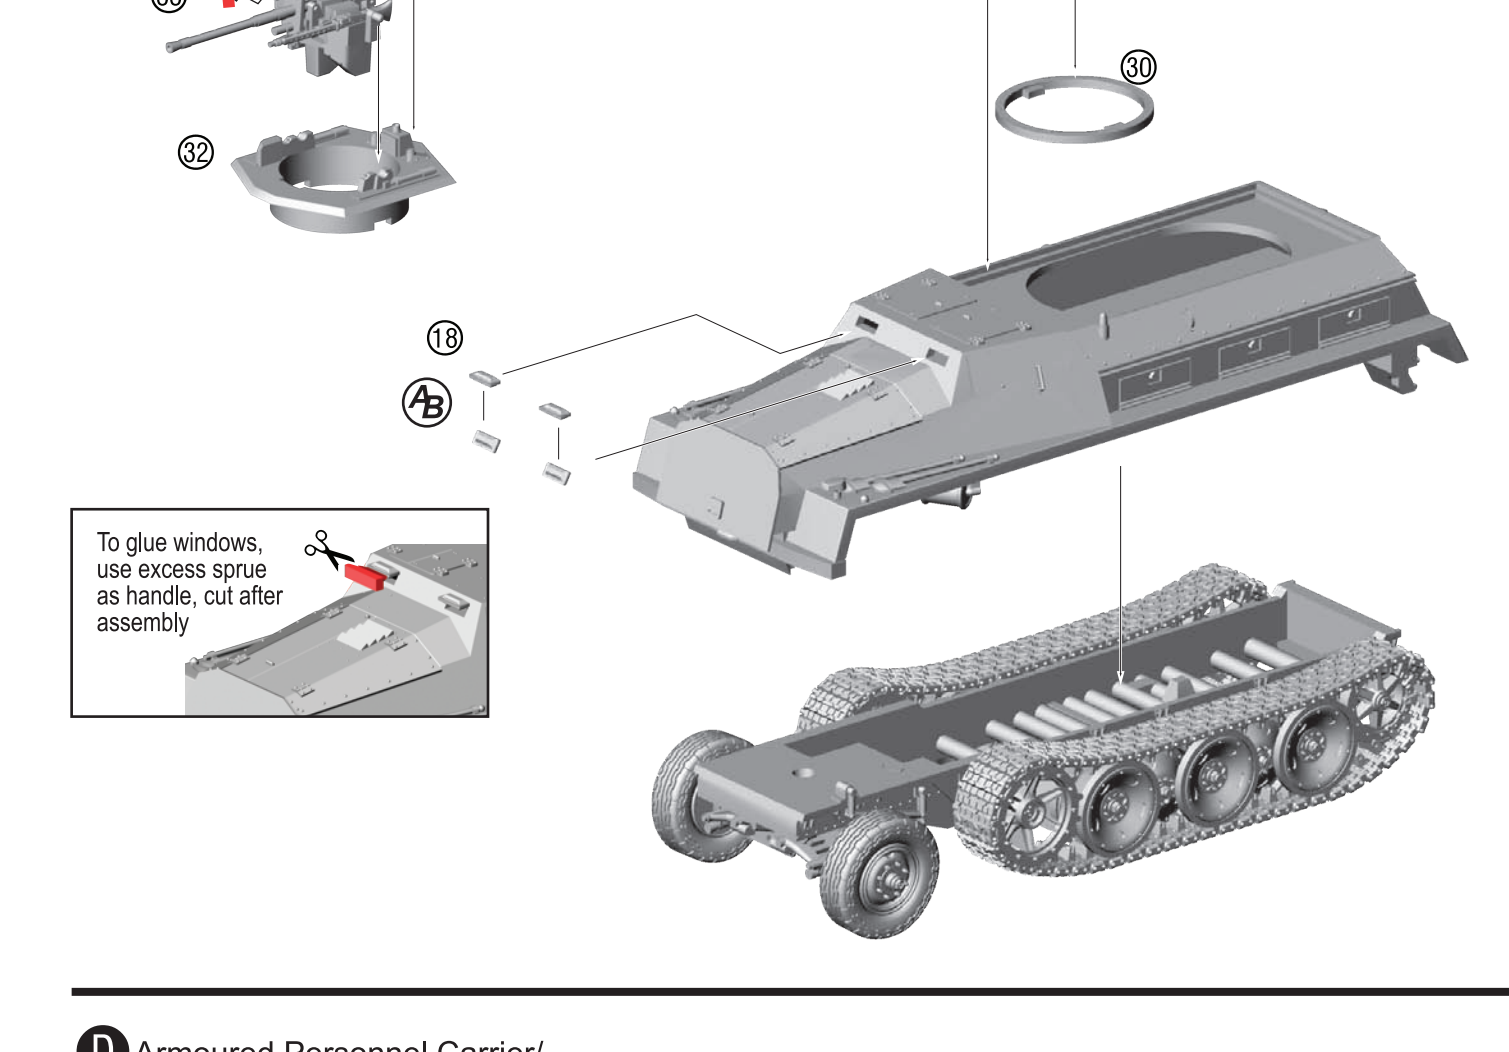

C 2cm Haengelaefette 38

(B) = Optional