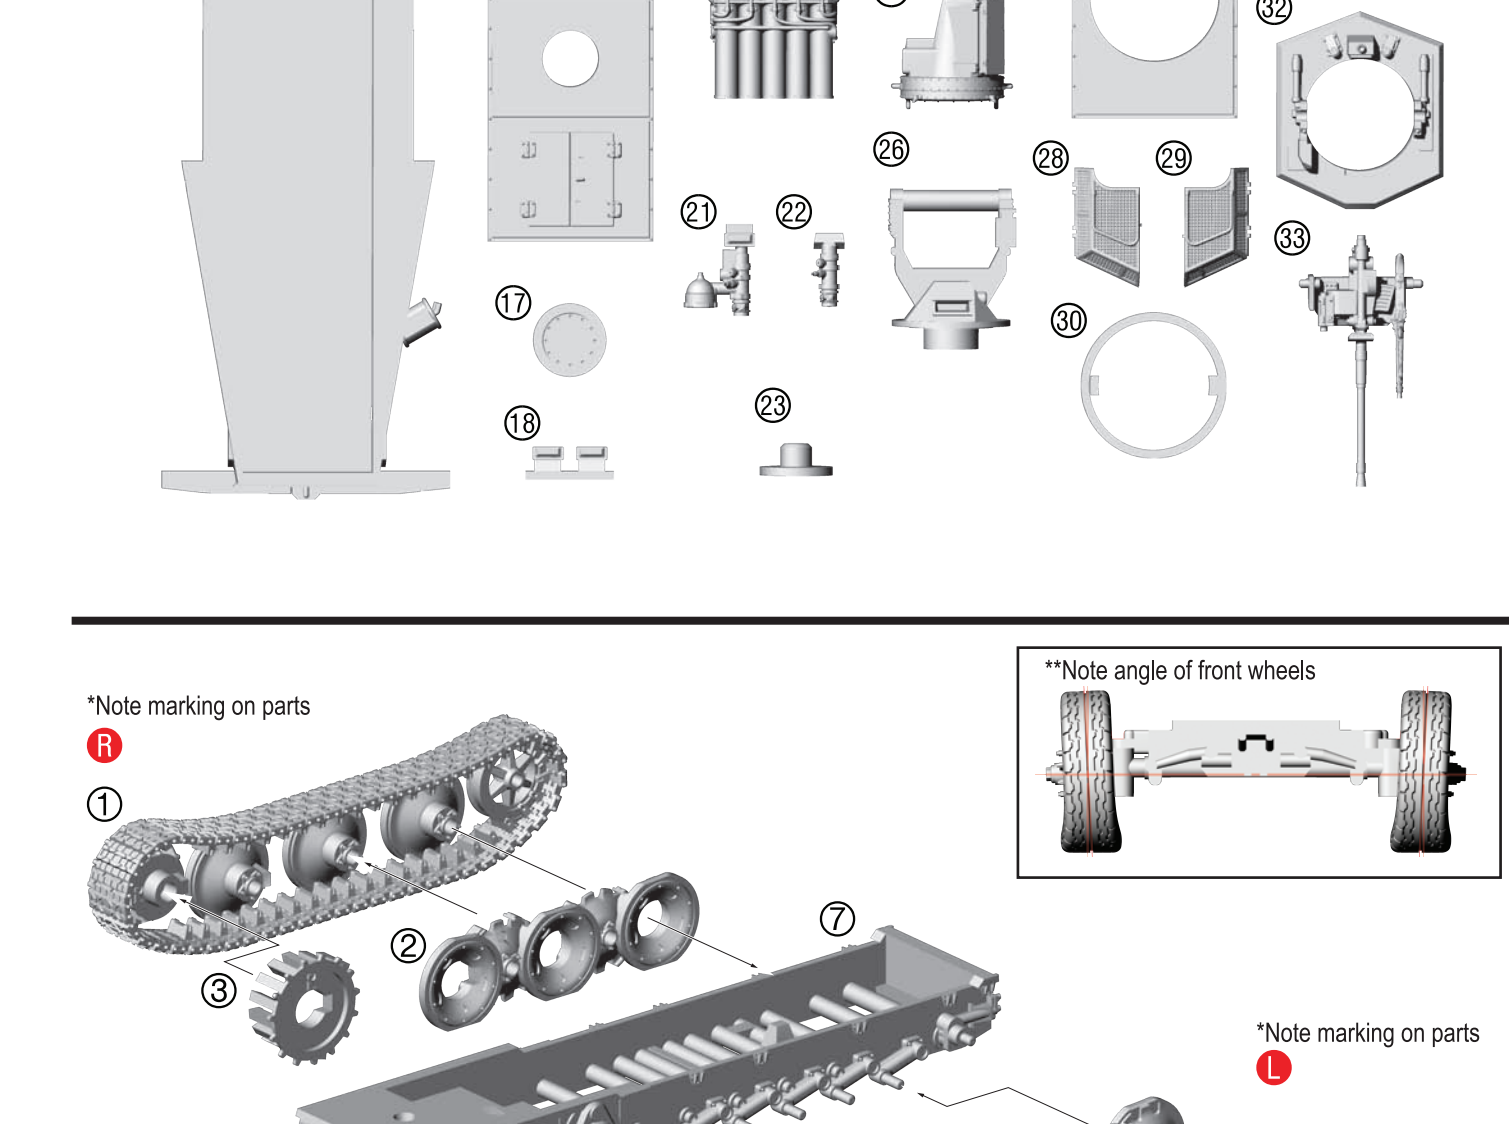

# 1/48 WWII German Schwerer Wehrmachtschlepper Full Armoured Assembly Instructions

**(B)** = Optional

## A Panzerwerfer

**(B)** = Optional

## C 2cm Haengelaefette 38

**(B)** = Optional

## C Command Vehicle with 2cm Haengelaefette 38