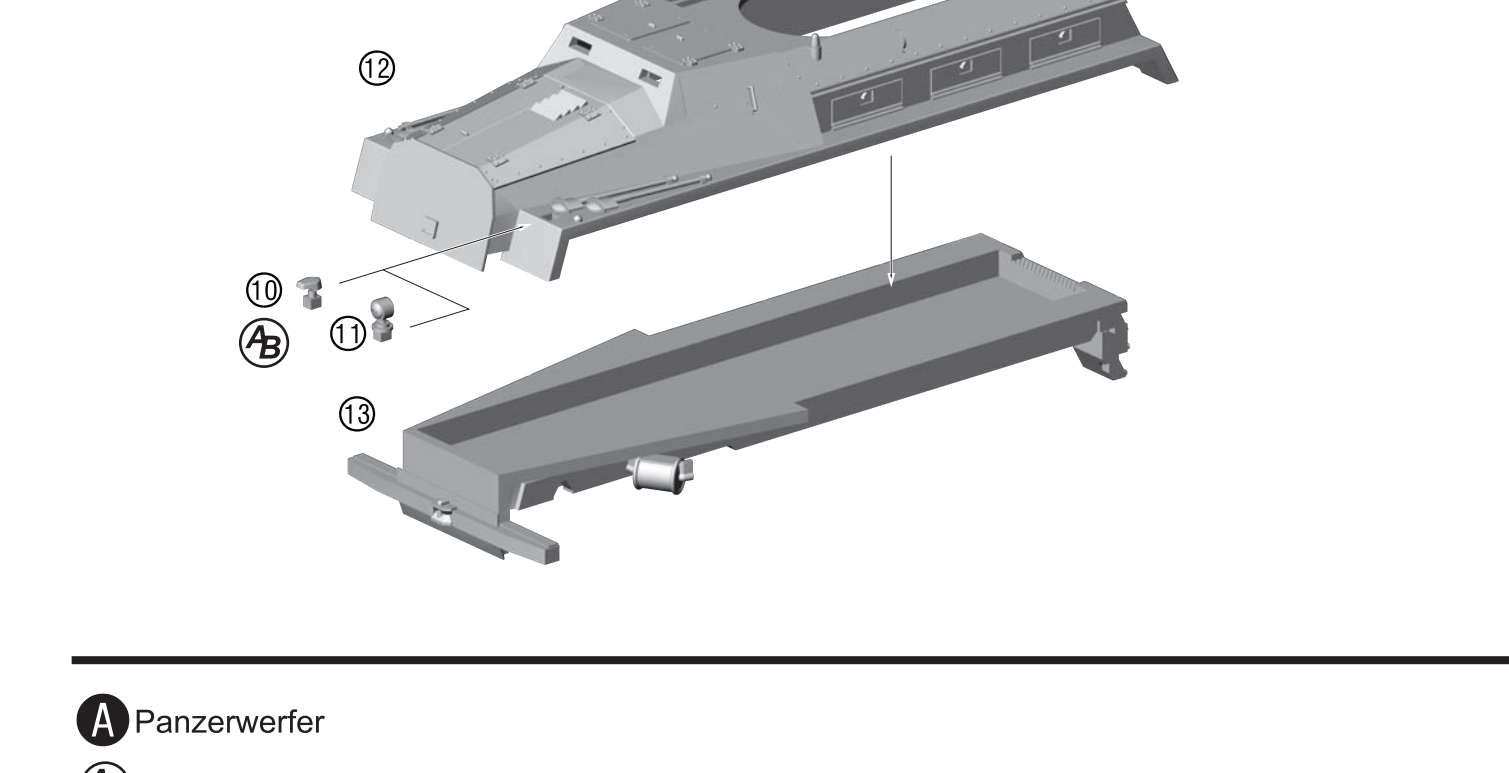

# 1/48 WWII German Schwerer Wehrmachtschlepper Full Armoured Assembly Instructions

**(B)** = Optional