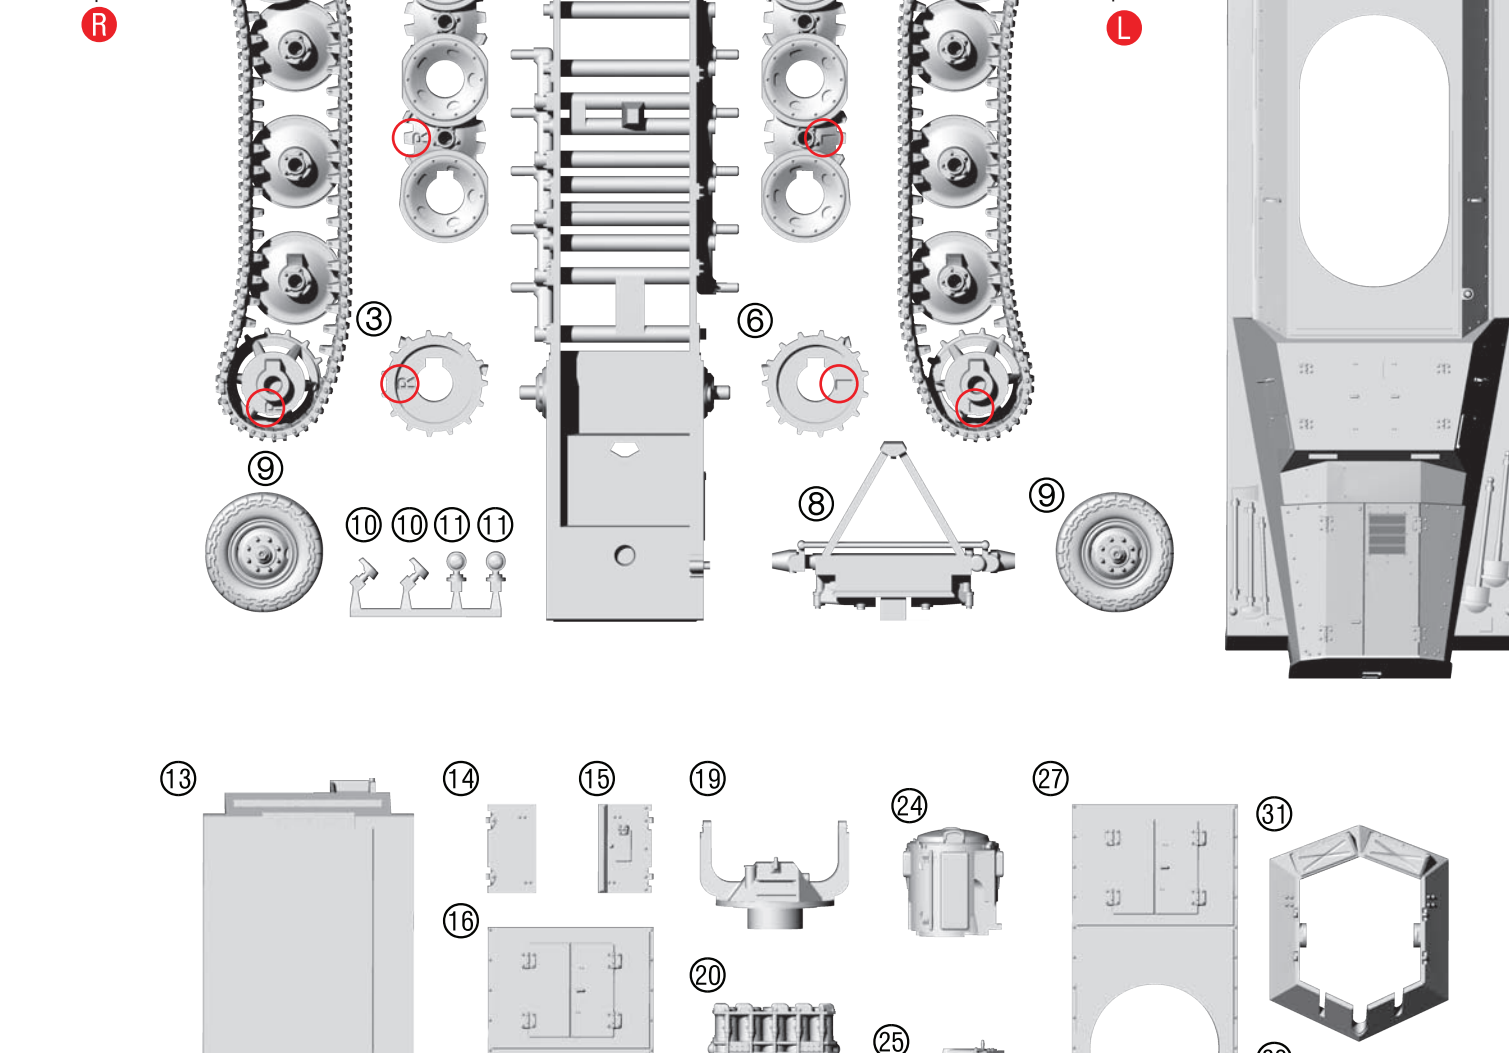

# 1/48 WWII German Schwerer Wehrmachtschlepper Full Armoured Assembly Instructions

**(B)** = Optional

## A Panzerwerfer

**(B)** = Optional

## C 2cm Haengelaefette 38

**(B)** = Optional

## C Command Vehicle with 2cm Haengelaefette 38