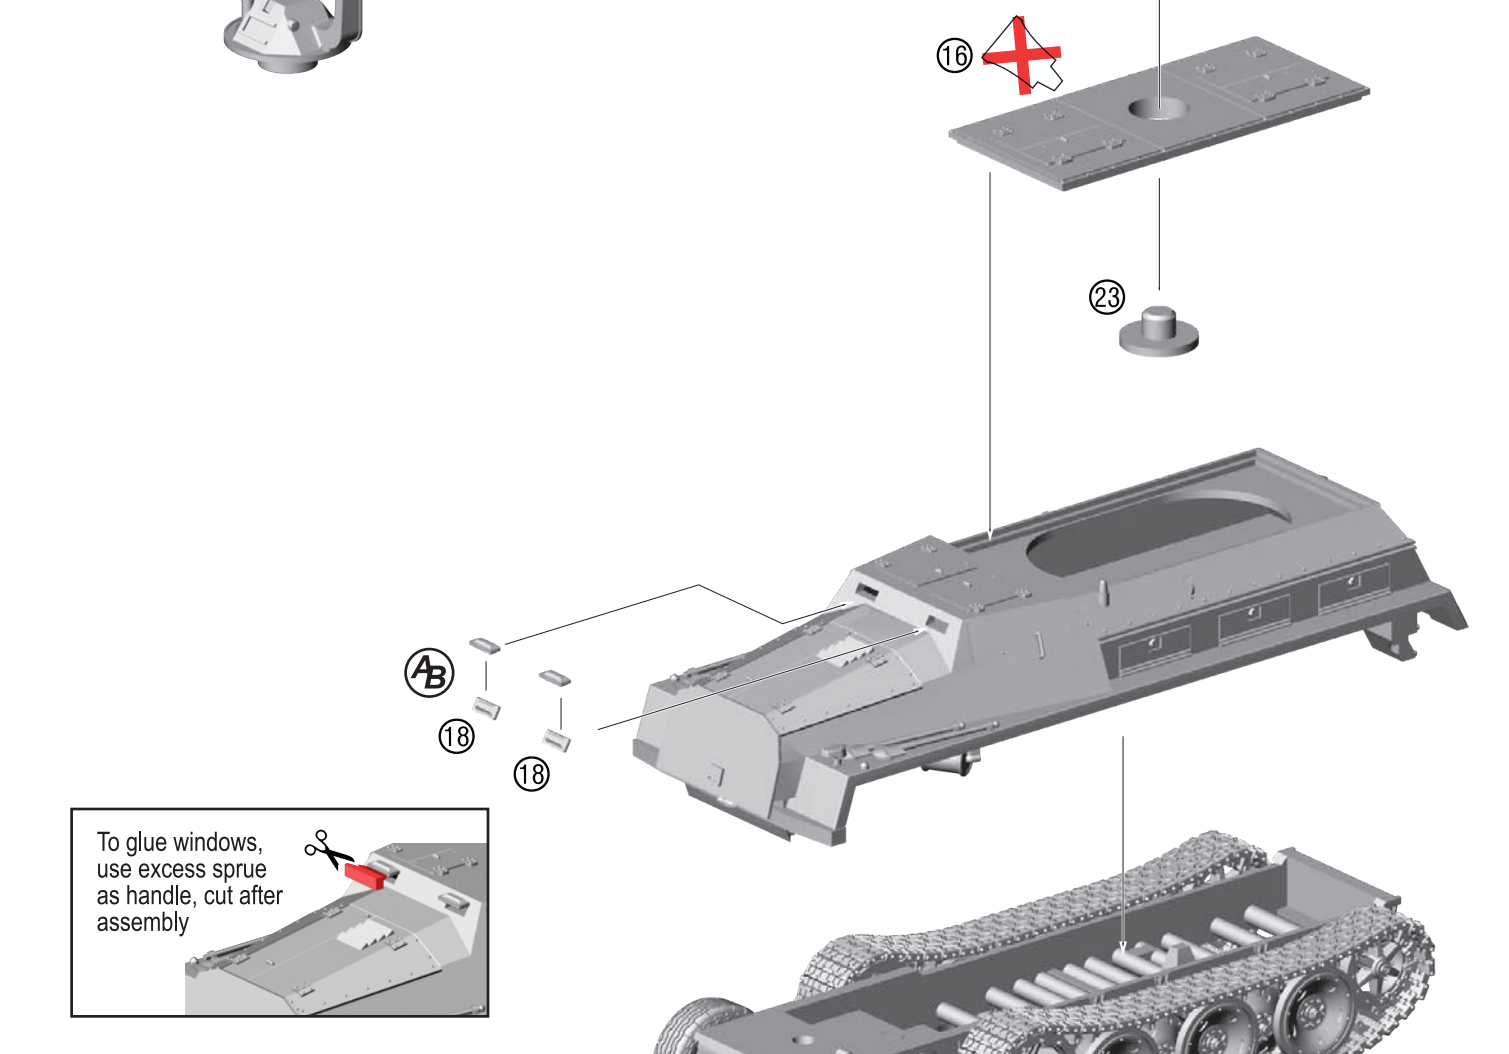

A Panzerwerfer

(B) = Optional